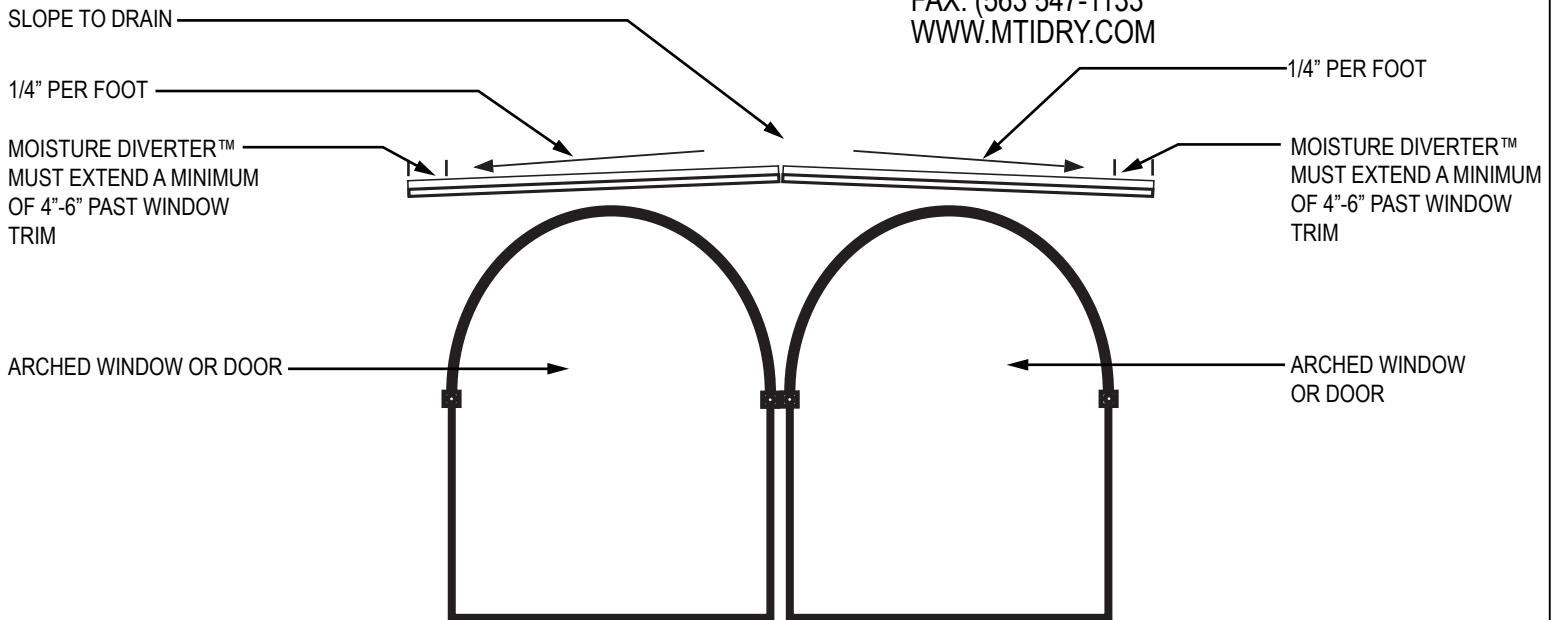

**MASONRY
TECHNOLOGY
INCORPORATED**

MTI

MASONRY TECHNOLOGY INC.
24235 ELECTRIC ST, P.O. BOX 214
CRESCO, IA 52136
TOLL FREE: 1-800-879-3348
PHONE: (563) 547-1122
FAX: (563) 547-1133
WWW.MTIDRY.COM

NOTES:

1. INSTALLATION TO BE COMPLETED IN ACCORDANCE WITH MANUFACTURER'S SPECIFICATIONS.
2. DO NOT SCALE DRAWINGS
3. CONTRACTORS NOTE: FOR PRODUCT AND COMPANY INFORMATION VISIT WWW.MTIDRY.COM

MASONRY TECHNOLOGY INC. MOISTURE DIVERTER™

MOISTURE DIVERTER™ (DS 2858)

MTI CAD drawings are created from sources deemed to be reliable. However, MTI does not guarantee the accuracy or completeness of any information, nor shall be held responsible for any errors, omissions, or damages arising out of the use of this information. These drawings are created with the understanding that MTI is providing information but is not attempting to render engineering or other professional service. If such services are required, the assistance of an appropriate profession should be sought. Use MTI materials in strict conformance with local building codes and regulations. Consult local code/code officials prior to installation. It is the buyer's responsibility to ensure that MTI materials are used in strict conformance with local building codes and regulations.