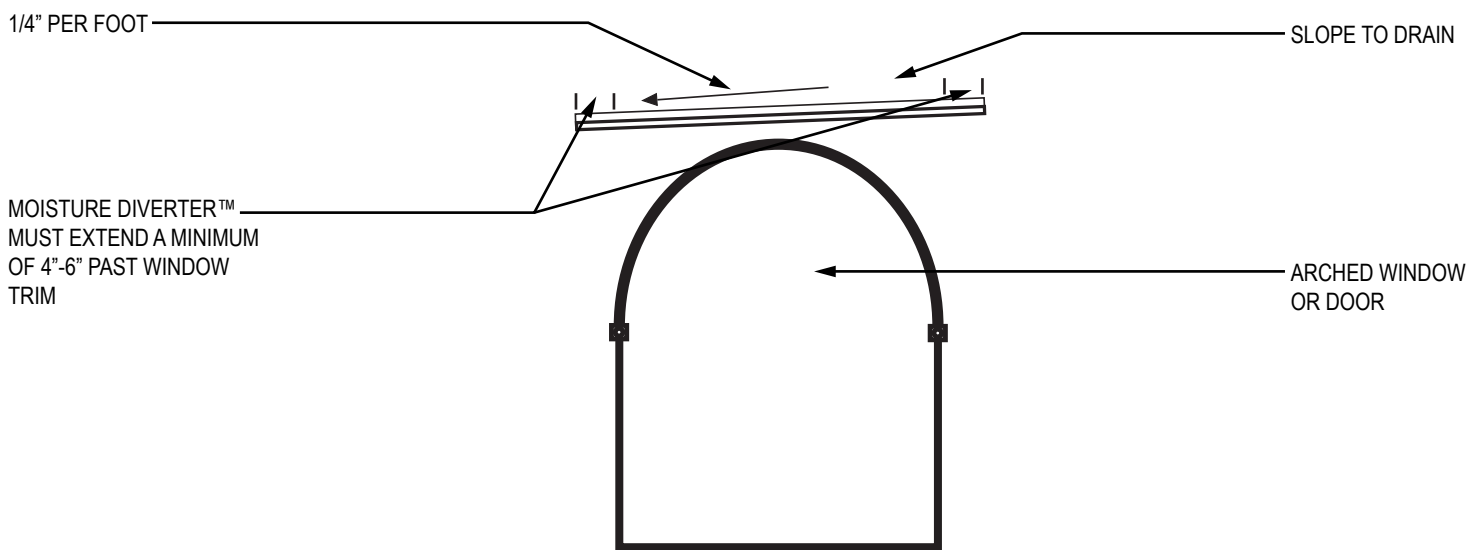

**MASONRY
TECHNOLOGY
INCORPORATED**

MTI

MASONRY TECHNOLOGY INC.
24235 ELECTRIC ST, P.O. BOX 214
CRESCO, IA 52136
TOLL FREE: 1-800-879-3348
PHONE: (563) 547-1122
FAX: (563) 547-1133
WWW.MTIDRY.COM

NOTES:

1. INSTALLATION TO BE COMPLETED IN ACCORDANCE WITH MANUFACTURER'S SPECIFICATIONS.
2. DO NOT SCALE DRAWINGS
3. CONTRACTORS NOTE: FOR PRODUCT AND COMPANY INFORMATION VISIT WWW.MTIDRY.COM

MASONRY TECHNOLOGY INC. MOISTURE DIVERTER™

MOISTURE DIVERTER™ (DS 2858)

MTI CAD drawings are created from sources deemed to be reliable. However, MTI does not guarantee the accuracy or completeness of any information, nor shall be held responsible for any errors, omissions, or damages arising out of the use of this information. These drawings are created with the understanding that MTI is providing information but is not attempting to render engineering or other professional service. If such services are required, the assistance of an appropriate profession should be sought. Use MTI materials in strict conformance with local building codes and regulations. Consult local code/code officials prior to installation. It is the buyer's responsibility to ensure that MTI materials are used in strict conformance with local building codes and regulations.